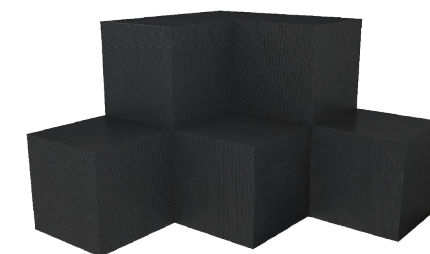

Appearance

Product specifications

Product	UC-231	UC-261	UC-291	UC-391	UC-290	UC-390	UC-480	UC-690	UC-890
Pixel Pitch (mm)	2.38	2.604	2.97	3.91	2.97	3.91	4.81	6.94	8.928
Cabinet size (WxHxD/mm)	500x500x72			500x1000x72		500x500x72			
Cabinet Resolution	210x210	192x192	168x168	128x256 128x128	168x168	128x256 128x128	104x208 104x104	72x144 72x72	56x112 56x56
Cabinet Weight (Kg)	7	7	7	7/11	7/11	7/11	7/11	7/11	7/11
Brightness (Nits)	1000	800	1000	800	4500	4500	4500	4500	4500
Refresh Rate (Hz)	≥2880	≥3840	≥3840	≥3840	≥3840	≥3840	≥3840	≥1920	≥1920
Gray Scale (Bit)	14								
IP Rating (Front/Rear)	IP40/IP21	IP40/IP21	IP40/IP21	IP40/IP21	IP65/IP54	IP65/IP54	IP65/IP54	IP65/IP54	IP65/IP54
Max./Avg Power Consumption(W/m²)	560/187	560/187	500/167	530/176	840/280	700/233	736/245	612/204	612/204
Curve	±6°	±6°	±6°	±9°	±6°	±9°	±9°	±9°	±9°
Eansparent	N/A	N/A	N/A	N/A	N/A	N/A	N/A	2.7%	15%

Extremely light weight and thin thickness

Thickness less than 72mm, weight in 11.5kg, ahead of other suppliers.

Safety

Creative and practical fast lock, safer hanging installation.

Mixed and match

500 x 500 mm and 500 x 1000 mm cabinets can be easily connected horizontally and vertically for different configurations.

Touring

With the cart and back frame, cabinets could be Mechanized installation and convenient to transportation.

The LED Display With Multi-Use & Various Shapes

Support straight, curved, and 90° splicing; coordinate triangle/fanshaped cabinet

Cube