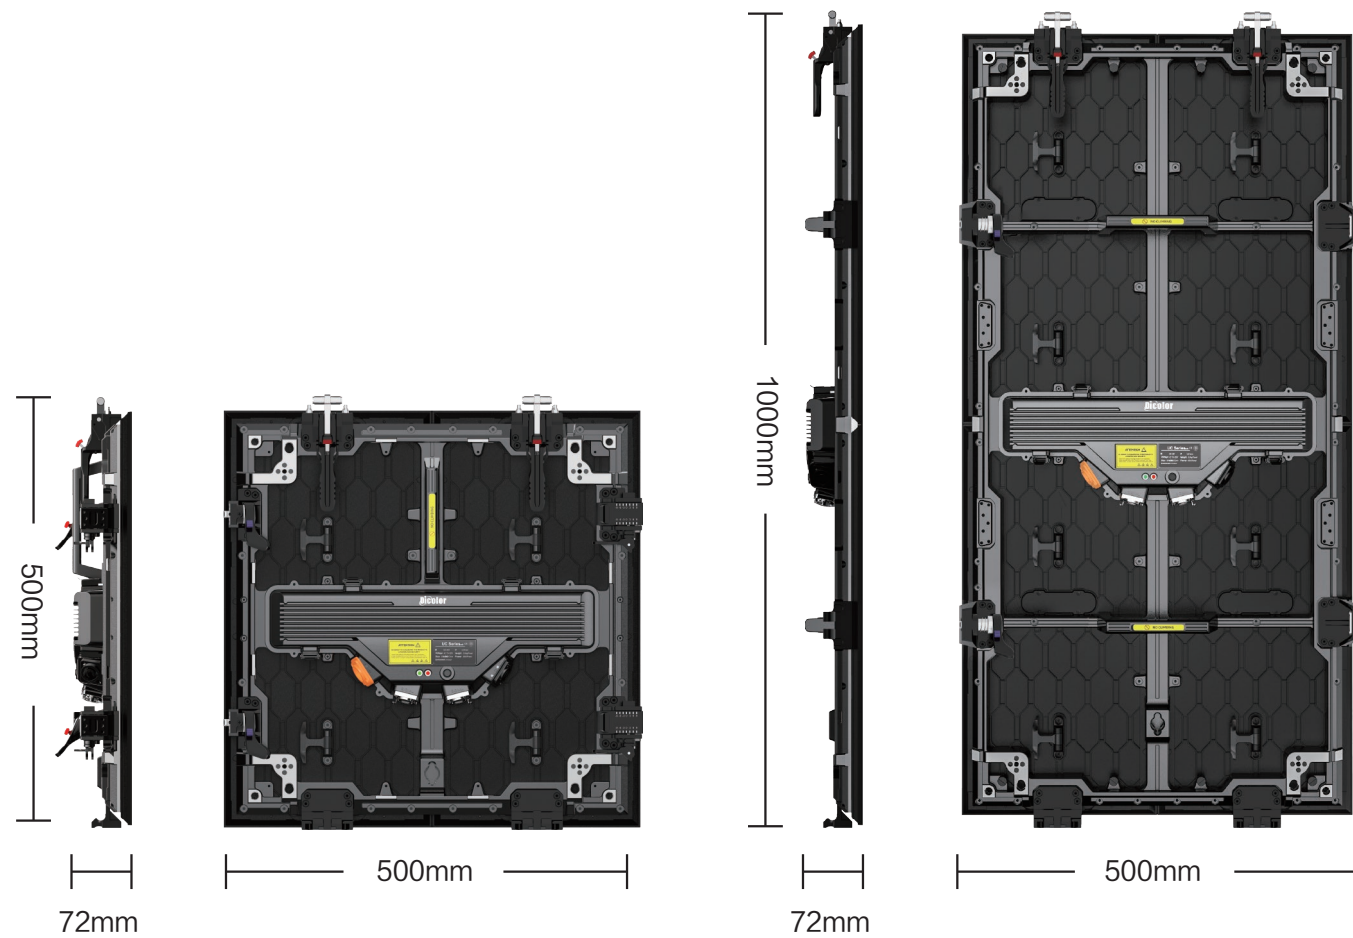

## The LED Display With Multi-Use & Various Shapes

## Product specifications

Product	UC-231	UC-261	UC-291	UC-391	UC-290	UC-390	UC-480	UC-690	UC-890
Pixel Pitch (mm)	2.38	2.604	2.97	3.91	2.97	3.91	4.81	6.94	8.928
Cabinet size (WxHxD/mm)	500x500x72			500x1000x72		500x500x72			
Cabinet Resolution	210x210	192x192	168x168	128x256 128x128	168x168	128x256 128x128	104x208 104x104	72x144 72x72	56x112 56x56
Cabinet Weight (Kg)	7	7	7	7/11	7/11	7/11	7/11	7/11	7/11
Brightness (Nits)	1000	800	1000	800	4500	4500	4500	4500	4500
Refresh Rate (Hz)	≥2880	≥3840	≥3840	≥3840	≥3840	≥3840	≥3840	≥1920	≥1920
Gray Scale (Bit)	14								
IP Rating (Front/Rear)	IP40/IP21	IP40/IP21	IP40/IP21	IP40/IP21	IP65/IP54	IP65/IP54	IP65/IP54	IP65/IP54	IP65/IP54
Max./Avg Power Consumption(W/m²)	560/187	560/187	500/167	530/176	840/280	700/233	736/245	612/204	612/204
Curve	±6°	±6°	±6°	±9°	±6°	±9°	±9°	±9°	±9°
Eansparent	N/A	N/A	N/A	N/A	N/A	N/A	N/A	2.7%	15%

## Extremely light weight and thin thickness

Thickness less than 72mm, weight in 11.5kg, ahead of other suppliers.

## Mixed and match

500 x 500 mm and 500 x 1000 mm cabinets can be easily connected horizontally and vertically for different configurations.