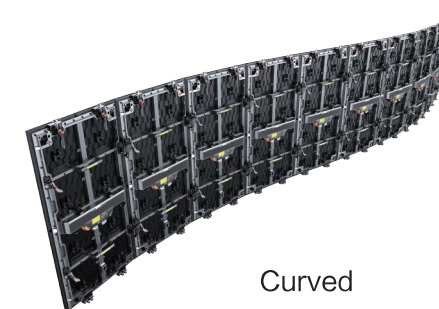

The LED Display With Multi-Use & Various Shapes

Support straight, curved, and 90° splicing; coordinate triangle/fanshaped cabinet

Curved