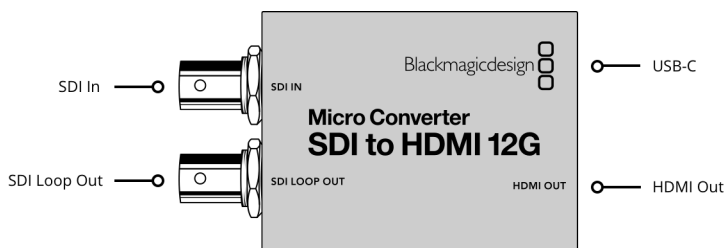

Micro Converter SDI to HDMI 12G

The world's smallest 12G-SDI to HDMI broadcast quality converter! Blackmagic Micro Converter SDI to HDMI 12G is a miniaturized broadcast quality video converter that's been specifically designed for professional monitoring. It includes a 33 point 3D LUT for color calibrating any monitor, projector or television. Micro Converters feature full size HDMI and professional 12G-SDI connections for working with all NTSC, PAL, 720p, 1080p, 1080PsF, 1080i and 2160p rates, including 4K DCI at 24/47.95/48. You can power it over USB from a television or a mobile phone charger!

SDI Rates

270Mb, 1.5G, 3G, 6G, 12G.

Multi Rate Support

Auto detection of SD, HD, 2K, Ultra HD and 4K.

Updates, Configurations and Power

USB Type-C.

Standards

SD Video Standards